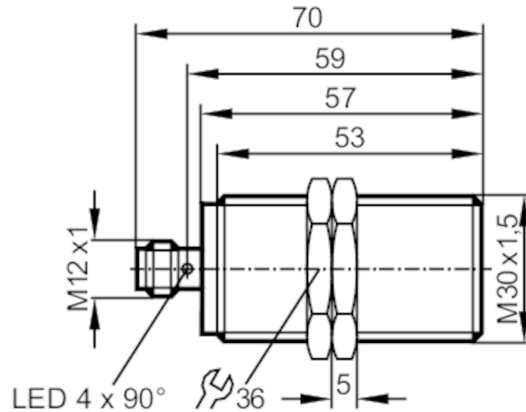

IIC208

Inductive sensor

IIC2015BFRKG/M/2LED/US-104-IRF

Product characteristics

Electrical design	PNP/NPN
Output function	normally open / closed; (selectable)
Sensing range [mm]	15
Housing	Threaded type
Dimensions [mm]	M30 x 1.5 / L = 70

Monitoring range

Sensing range [mm]	15
Operating distance [mm]	0...12.1

IIC208

Inductive sensor

IIC2015BFRKG/M/2LED/US-104-IRF

Increased sensing range		yes
Accuracy / deviations		
Correction factor		steel: 1 / stainless steel: 0.7 / brass: 0.5 / aluminum: 0.4 / copper: 0.3
Hysteresis	[% of Sr]	1...20
Switch-point drift	[% of Sr]	-10...10
Operating conditions		
Ambient temperature	[°C]	-25...70
Protection		IP 68; ("Coolant")
Tests / approvals		
EMC	EN 61000-4-2 ESD	4 kV CD / 8 kV AD
	EN 61000-4-3 HF radiated	10 V/m
	EN 61000-4-4 Burst	2 kV
	EN 61000-4-6 HF conducted	10 V
	EN 55011	class B
MTTF	[years]	1110
Mechanical data		
Weight	[g]	134.5
Housing		Threaded type
Mounting		flush mountable
Dimensions	[mm]	M30 x 1.5 / L = 70
Thread designation		M30 x 1.5
Material		housing: brass white bronze coated; sensing face: LCP uncolored
Displays / operating elements		
Display	Switching status	4 x 90° LED, yellow
	Setting aid	1 x LED, red
Optical setting aid		yes
Accessories		
Items supplied		lock nuts: 2
Remarks		
Pack quantity		1 pcs.